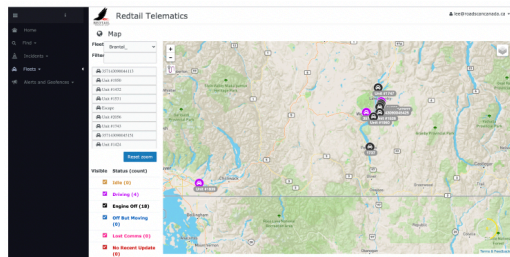

raven

ALL IN ONE LIVE DASH CAMERA AND GPS

RAVEN DASH CAMERA & GPS Features:

- LIVE VIDEO and locations
- Trip replays
- Shows live traffic updates (similar to maps on iPhone)
- Captures events (harsh braking) with real time review
- Automatic facial recognition – inward facing camera
- Easy installation
- Combined with video, provides 100% of what took place at an incident
- Mobile App
- Comes with Collision Expert Support
- CANADIAN COMPANY with low monthly subscription

GPS

Redtail GPS Features:

- Live locations
- Trip replays
- Alters driving behaviour
- Up to 50 different reports available (Detailed GPS)
- Customizable reports provided on set schedule
- Mobile App
- Boundary Alerts
- Combined with video, provides 100% of what took place at an incident.
- Comes with Collision Expert Support
- Driver's scorecards available
- OBDII or VAMHD (hardwired)
- Low monthly subscription