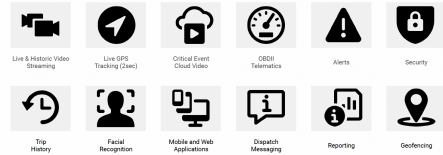

Features

LTE Connected Video Telematics Platform