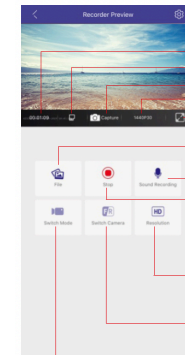

Demonstrate journeys both time and distance

CH10

PBC1

RS2000

ALL CAMERA SPECS

- Video – SUPER FULL HD resolution
- Photographs (taken while in video mode)
- Tape Recorder (statements)
- Can be used as a dash cam (w/12 volt plug-in)
- GPS (speed, time, date, google maps)
- Automatic Infra Red (night turns to day)
- Highlight important files
- Flashlight
- Supports 64GB
- Wide angle 150° view
- Password protected (files and menu)
- Data cannot be deleted on camera
- 11 to 15 hour battery life (RS2000 extra battery)
- Waterproof IP67
- Rugged outer case
- Software for GPS included
- Working Temperature – -40° C to 60° C

BN03 DASH CAMERA

- Captures events
- Sends video from an event to a separate folder – doesn't get overwritten
- Time/date stamp, Speed, Reviewable GPS
- Captures evidence (ie: impaired drivers at crash scenes)
- Shows EXACTLY what happened
- Up to 2k resolution – 165° view

- Recording time
- SD card
- Snap a photo
- Resolution
- Full screen show
- Files: Inside you can check the videos and photos recorded in the SD card.
- Stop/Recording: short touch to record and stop record
- You can still download the videos and photos to your phone, and you can find these download files in the "Local Video".
- Resolution: select video resolution
- Switch Camera: short touch to shift front view show and rear view show (if connect with rear cam, rear cam is optional, not included in the package)
- Switch Mode: Video mode and Photo video switch (this function is for other model, BN03 no photo mode)